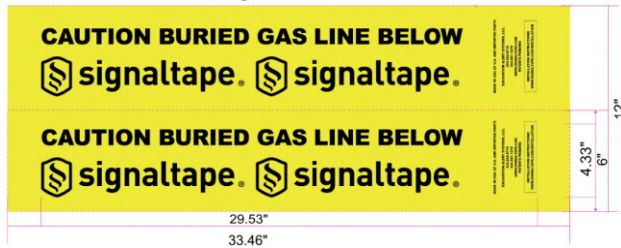

SignalTape

Standard Price List

Effective: September 17, 2018

Fed. ID #41-1826114

ORDERING INFORMATION

Standard Size: 6"x1000' and 12"x1000'
Standard Colors: Blue, Green, Orange, Purple, Red, Yellow
Standard Legends:

Blue "Caution buried water line below"	Red "Caution buried electric line below"
Green "Caution buried sewer line below"	Yellow "Caution buried gas line below"
Orange "Caution buried communication line below"	Purple "Caution buried reclaimed water line below"

Call for custom legend.

A plate charge will apply for custom legend.
 Call for lead time.
 Shipping cost not included.

SignalTape Non-Detectable XT with Kevlar - 6" x 1,000' Rolls

Part #	Description	1-4 Rolls	5-49 Rolls	50-499 Rolls	500 & Up	Weight
RST-SP06BS	6" Caution buried water line below	\$890.00	\$850.00	\$820.00	\$790.00	36lb
RST-SP06GS	6" Caution buried sewer line below					
RST-SP06OS	6" Caution buried communication line below					
RST-SP06RS	6" Caution buried electric line below					
RST-SP06YS	6" Caution buried gas line below					
RST-SP06PS	6" Caution buried reclaimed water line below					