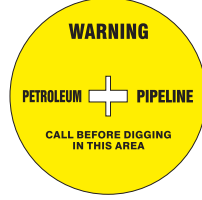

Standard Warning Legends

Hot Stamped 700 Series SoilMarkers™

Part # SMGP-100
Colors: Yellow & Black

Part # SMPP-100
Colors: Yellow & Black

Part # SMNG-100
Colors: Yellow & Black

Part # SMNG-100-811
Colors: Yellow & Black

Part # SMPRO-100
Colors: Yellow & Black

Part # SMPRO-100-811
Colors: Yellow & Black

Part # SMHV-100
Colors: Red & Black

Part # SMHV-100-811
Colors: Red & Black

Part # SMEC-100
Colors: Red & Black

Part # SMEC-100-811
Colors: Red & Black