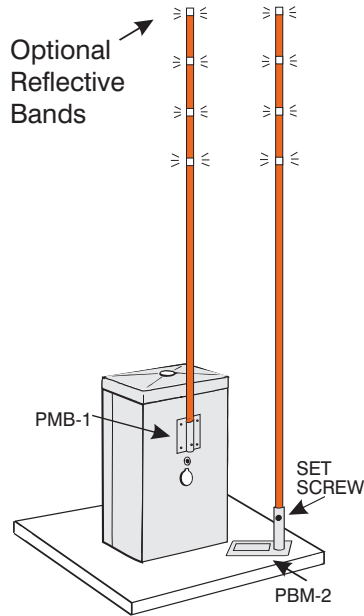

PolyTech™ 360°

Standard Price List

Effective: March 28, 2017

Terms: Net 30
F.O.B. Factory

ORDERING INFORMATION

PolyTech 360° Pedestal Markers

PolyTech Rod (1/2" O.D.)

Standard Colors: Orange
Custom Colors: Call for Details

Reflective Bands

Type: 3M High Intensity
Standard size: 1" Wide Bands
Standard color: Silver
Custom colors: Call for Details

Bracket

Pedestal Bracket (PMB-1)	$5.00	.28 LB.
Pad Mount Bracket (PMB-2)	$11.00	.57 LB.

Includes a set screw. Other screws not included.

Complete Unit - (Bracket, set screw & rod)

LENGTH	WEIGHT	PART NUMBER	20 to 100	101 to 279	280 & up
4 foot	.80 lb.	PTPM500-48-O	$12.50	$11.50	$10.45
5 foot	.92 lb	PTPM500-60-O	$13.50	$12.50	$11.50

Taller lengths available upon request --- minimum of 2000 total feet. Volume Discount: Call

PolyTech Rod Only

LENGTH	WEIGHT	PART NUMBER	20 to 100	101 to 279	280 & up
4 foot	.71 lb.	PTFR-1/2-48-OX	$7.90	$6.85	$6.35
5 foot	.88 lb.	PTFR-1/2-60-OX	$8.95	$7.90	$7.40

Taller lengths available upon request --- minimum of 2000 total feet. Volume Discount: Call

Optional Add-ons – Reflective Bands

DESCRIPTION	PART NUMBER	20 to 100	101 to 279	280 & up
1" wide reflective bands	RB1S-PS	$0.50	$0.50	$0.50
3" wide reflective bands	RB3S-PS	$1.25	$1.25	$1.25

Rhino Marking and Protection Systems • A Division of REPNET, Inc.

www.RhinoMarkers.com • Phone: 1-800-522-4343 • Fax: 1-888-522-4343