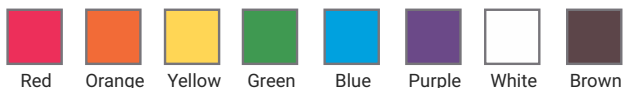

TriView® Sleeve

Standard Price List

Part Number: TVFS

Standard Post Colors

Color Codes: **R** **O** **Y** **G** **U** **P** **W** **N**

Alternative Post Colors*

Color Codes: **L** **B** **PK** **T**

Standard Cap Color

Black

Alternative Cap Colors*

Color Codes: **R** **O** **Y** **G** **U** **P** **W**

*Custom colors available. Call for details.

Length	Part No.	1-100	101-300	301+	Part Numbering System
48" (4')	TVFS48XX	\$15.00	\$13.25	\$12.00	Last two characters, enter Color Codes from above for desired post and cap colors. Ex. TVFS72YB is a 72" Yellow TriView Sleeve with a Black cap.
54" (4-1/2')	TVFS54XX	\$15.75	\$14.00	\$12.75	
60" (5')	TVFS60XX	\$16.50	\$14.75	\$13.50	
66" (5-1/2')	TVFS66XX	\$17.25	\$15.50	\$14.25	
72" (6')	TVFS72XX	\$18.00	\$16.25	\$15.00	
78" (6-1/2')	TVFS78XX	\$18.75	\$17.00	\$15.75	
84" (7')	TVFS84XX	\$19.50	\$17.75	\$16.50	
90" (7-1/2')	TVFS90XX	\$22.25	\$18.50	\$17.25	