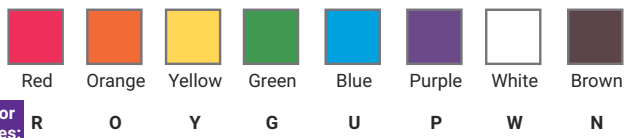

TriView® Extension

Standard Price List

Part Number: TVE

Standard Post Colors

Alternative Post Colors*

Standard Cap Color

Alternative Cap Colors*

*Custom colors available. Call for details.

Length	Part No.	1-100	101-300	301+	Part Numbering System
108" (9')	TVE108XX	\$39.50	\$36.50	\$34.50	Last two characters, enter Color Codes from above for desired post and cap colors. Ex. TVE120YB is a 10' Yellow TriView Extension with a Black cap.
120" (10')	TVE120XX	\$41.00	\$38.00	\$35.00	
132" (11')	TVE132XX	\$42.50	\$39.50	\$36.50	
144" (12')	TVE144XX	\$44.00	\$41.00	\$38.00	