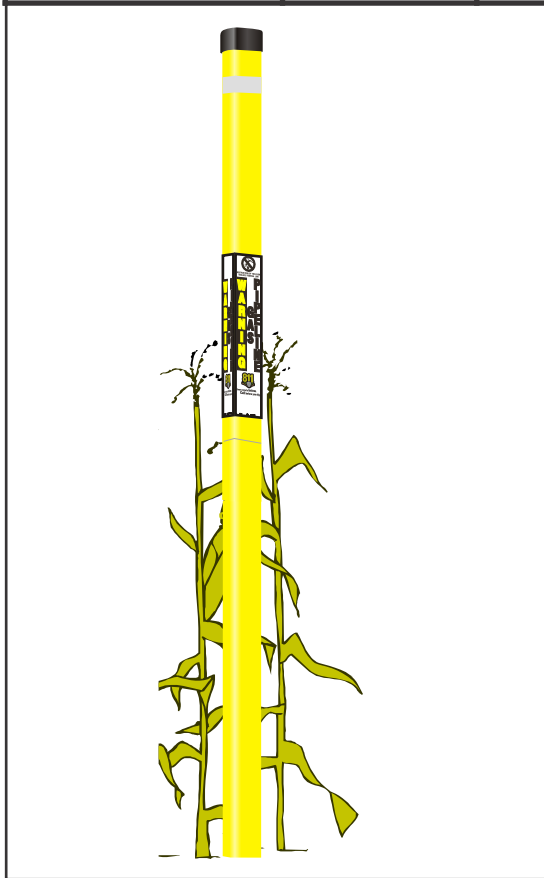

Rhino TriView™ Extension

Standard Price List

Effective: November 1, 2018

Color Code		Part Numbering System
Y = Yellow W = White P = Purple N = Brown O = Orange G = Green R = Red U = Blue B = Black	Standard Post Colors: White, Yellow, Orange, Red, Blue, Purple, Green, and Brown Standard 1" Cap Color: Black Optional Colors: Red, Yellow, Blue, Orange and White	Post Type: First 3 Characters - example: (TVE = TriView™) Post Length: 4th and 5th Character (TVE108 = 108" TriView™) Post Colors: 6th Character (TVE108Y = 108" Yellow TriView™) Cap Color: 7th Character (TVE108YB = 108" Yellow TriView™ with a black Cap) Topper Color: The last two characters (TVE108YBTW = 108" Yellow TriView™ with a Black Cap and a White Top) Terms: Net 30 Days, FOB: Factory

Rhino TriView Extension		Volume Discount: Call		
DESCRIPTION	PART NO.	1-100	101-300	301+
108" TV Ext.	TVE108__	\$36.29	\$34.79	\$27.83
120" TV Ext.	TVE120__	\$38.26	\$36.76	\$29.41
132" TV Ext.	TVE132__	\$40.24	\$38.74	\$30.99
144" TV Ext.	TVE144__	\$42.21	\$40.71	\$32.57