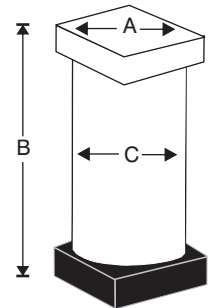

Rhino Mag™ Magnetic Cable & Pipeline Marker

The Rhino Mag marker is designed to be buried directly above underground utilities such as plastic pipes and fiber optic cables. These colorful and high-strength permanent magnetic markers are easy to install and can be detected at depths up to 10 feet (3 m). The color-coded Rhino Mag is permanent and never needs to be recharged.

Easy Installation

The Rhino Mag can be installed during new construction. To install simply place vertically in soil with BLACK END DOWN and backfill carefully to assure vertical orientation for maximum detection.

Colors

Available colors are: Yellow/Black, Red/Black, Blue/Black, Green/Black, Orange/Black

A= 1.4" (36 mm)
B= 2.5" (66 mm)
C= 1" (25 mm)